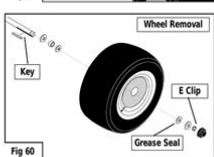

C Series Garden Tractor - Wheels and Tyres

TYRES AND WHEELS

IF YOUR TYRES SPIN OR LOSE GRIP CHECK:

REMOVAL OF FRONT WHEEL - Fig 58

REMOVAL OF REAR WHEEL - Fig 59 & 60

File Name: countax k1850 user manual.pdf

Size: 4146 KB

Type: PDF, ePub, eBook

Category: Book

Uploaded: 3 May 2019, 14:58 PM

Rating: 4.6/5 from 667 votes.

Status: AVAILABLE

Last checked: 8 Minutes ago!

In order to read or download countax k1850 user manual ebook, you need to create a FREE account.

Download Now!

eBook includes PDF, ePub and Kindle version

[Register a free 1 month Trial Account.](#)

[Download as many books as you like (Personal use)](#)

[Cancel the membership at any time if not satisfied.](#)

[Join Over 80000 Happy Readers](#)

Book Descriptions:

We have made it easy for you to find a PDF Ebooks without any digging. And by having access to our ebooks online or by storing it on your computer, you have convenient answers with countax k1850 user manual . To get started finding countax k1850 user manual , you are right to find our website which has a comprehensive collection of manuals listed.

Our library is the biggest of these that have literally hundreds of thousands of different products represented.