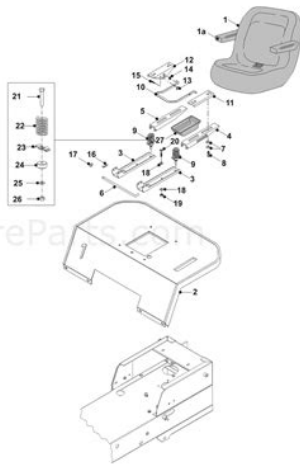

Built to a higher specification and with a host of features, it's ideal for areas up to 3.5 acres depending on model. Packed with all the premium features of a standard C Series, but with the addition of fourwheel drive functionality. It is ideal for mowing gardens of three acres or more. It leaves a fantastic cut on the lawn. I would definitely recommend a Countax rideon to any one who loves a great looking garden. Built like a tank and seems to collect the grass clippings than my last machine. The feature to interchange the tools in the back of the machine is great. I cant wait to buy some more accessories. It leaves a fantastic cut on the lawn. I cant wait to buy some more accessories. But it's not as simple as that. It has been stored for the last year and was working fine cutting well and driving OK. Then I had a problem with the drive jerking and I am told it needs the clutch adjusting, the gearbox was new three years ago and it has done little work since I ve had it. The cutting deck is fine no holes or cracks, blade if fine, and belts all Ok. It comes complete with grass collector and powered sweeper all working OK. I have listed this as spares or repair as it is not usable as it is at present. Also have CD user manual and parts manual. It will need to collected, Dimension are 90 inches long with collection box 2.29m 33 inches wide 832mm It needs a new starter selonoid, a replacement rubber fuel pipe it is split where it attaches to the carb possibly a new battery,small square of clear perspex for collection box window, the clutch adjusted and maybe a lick of paint here and there. Viewing is possible if you contact me via ebay. Cash on collection please no PayPal. Used But In Good Working Order. C Series Garden Tractor. Garden Tractor Lawn Mower pdf manual download. Look through the list of pdf parts lists below and you should be able to find your year alongside the Countax tractor model.<http://germanlanguagecircle.com/userfiles/fisher-price-surround-sounds-u0026-lights-monitor-dual-manual.xml>