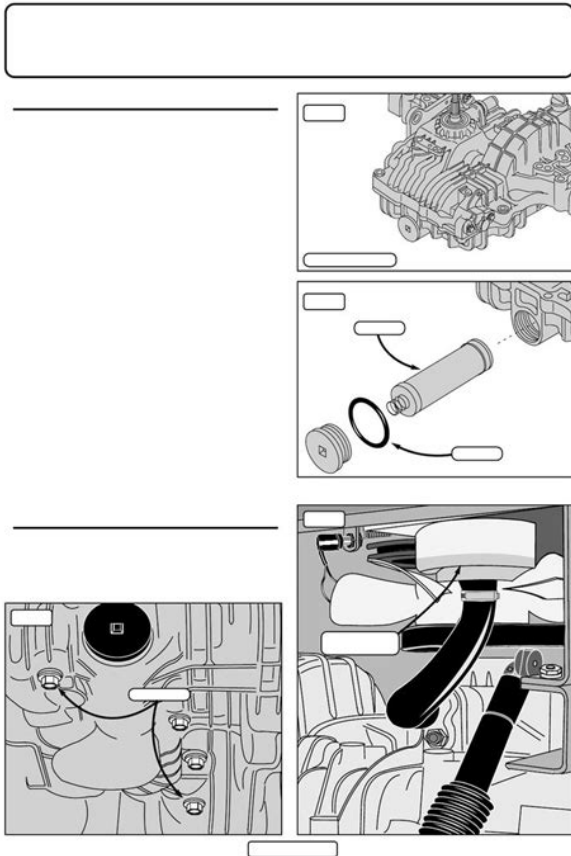

This is the complete parts list for your Search for current or old operators manuals using the tool below. Simply select the series and approximate year of manufacture to find the correct manual for PARTS LIST. Bonnet C800. 405007300. 405007400. 2. Pegged Badge Countax.Garden product manuals and free pdf instructions. Find the user manual you need for your lawn and garden product and more at ManualsOnline. 21 Dec 2017 Countax Garden Tractor User Manuals. Looking for a Countax User Manual. Why not browse our range of Countax Owners Handbooks Britains Best Selling Range of Garden Tractors. R. CSERIES TRACTOR. Mk3 2009. SERVICE DRAWINGS. AND. PARTS LIST. Countax House. Haseley Countax Lawn Tractors PDF Manuals. Find the user manual you need for your lawn and garden product and more at ManualsOnline. I, the undersigned A.Bennett of Countax Limited, Great Haseley, Oxford England certify that the lawnmowers MODEL. Power Kw. Max Rotation of Blades rpm. Due to the nature of this product it is classed as a special order item and cannot be returned under any circumstances. Please be 100% sure that this is the part you require, if you are unsure please give us a call. We will usually reply within a couple of hours. Click here to email us now Find out more or adjust your settings. Cookie information is stored in your browser and performs functions such as recognising you when you return to our website and helping our team to understand which sections of the website you find most interesting and useful. This means that every time you visit this website you will need to enable or disable cookies again. To find out more or to optout, please check our Cookie Policy. For further information check our Privacy Policy. Looks like "Countax K1850 Ride on Mower" has already been sold. Check out some similar items below. You may be also interested in Petrol Mower petrol mower lawn mower petrol mowers petrol mower strimmer See similar items Countax C800 Ride on Mower 2,450.

00 Countax C800H Ride On Mower It also has a rear discharge deflector new in the box 1650 Ride on mower 900.00 Countax ride on mower in good working order with grass box 900 Ono WANTED RIDE ON MOWER 0.00 Dead or alive can collect Stiga 7102 Ride on Mower 3,650.00 Stiga 7102 HWSY. Stiga 7102 ride on mower, ex demo machine not been used but has been in a showroom and basically we purchased a job lot of good ex demo machines. WE ARE NOT STIGA DEALERS Powerful Honda Engine. Hydrostatic drive basically push and go. Quality Deck. Stiga 5092 HW Ex Demo ride