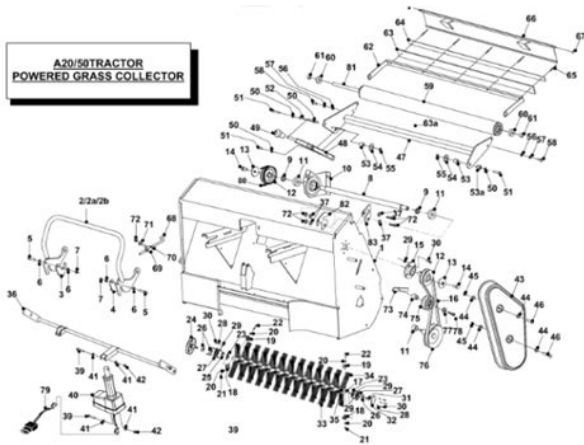

If we have any unexpected stock delay issues you will be contacted on the day of purchase to inform you of such delays. We do not deliver or dispatch at weekends or Bank Holidays. Any orders placed after 3pm on Friday and over the weekend will be dispatched Monday for delivery Tuesday. We enjoy a success rate of 96% of orders arriving next working day and whilst we do everything we can to avoid delays, invariably couriers can have delays with factors beyond our control; if and when we become aware of a delay regarding your delivery we will endeavour to inform you as soon as possible. If we have any unexpected stock delay issues you will be contacted on the day of purchase to inform you of such delays. We do not dispatch at weekends or on Bank Holidays. Any orders placed after 3pm on Friday will be dispatched for delivery on the Saturday after, not next day, the correct delivery date will be shown on checkout. If we have any unexpected stock delay issues you will be contacted on the day of purchase to inform you of such delays. This will be displayed on our checkout page under the name Pallex Network. Our pallet delivery service is a working day Monday Friday service only. Pallet deliveries can not be delivered at weekends as commercial pallet networks close. All orders placed after 3pm on Friday will be dispatched on Monday for the relevant service chosen. Our delivery partner will email and provide a text message alert with a timeframe for delivery. Once your parcel has left us it will be scanned for delivery, overnight you should receive an email via the address provided to us when making your order containing a link to tracking information. Should you wish to contact us regarding your delivery please call our dedicated tracking team on 01706 356 356 selecting option 2. We cannot contact couriers directly at weekends however we can send them an email to chase the next working day.