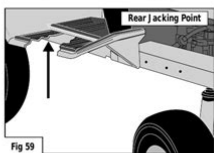

C Series Garden Tractor - Wheels and Tyres

TYRES AND WHEELS

IF YOUR TYRES SPIN OR LOSE GRIP CHECK:

REMOVAL OF FRONT WHEEL - Fig 58

REMOVAL OF REAR WHEEL - Fig 59 & 60

File Name: countax k1850 user manual.pdf

Size: 4146 KB

Type: PDF, ePub, eBook

Category: Book

Uploaded: 3 May 2019, 14:58 PM

Rating: 4.6/5 from 667 votes.

Status: AVAILABLE

Last checked: 8 Minutes ago!

In order to read or download countax k1850 user manual ebook, you need to create a FREE account.

Download Now!

eBook includes PDF, ePub and Kindle version

[Register a free 1 month Trial Account.](#)

[Download as many books as you like (Personal use)](#)

[Cancel the membership at any time if not satisfied.](#)

[Join Over 80000 Happy Readers](#)

Book Descriptions:

We have made it easy for you to find a PDF Ebooks without any digging. And by having access to our ebooks online or by storing it on your computer, you have convenient answers with countax k1850 user manual . To get started finding countax k1850 user manual , you are right to find our website which has a comprehensive collection of manuals listed.

Our library is the biggest of these that have literally hundreds of thousands of different products represented.