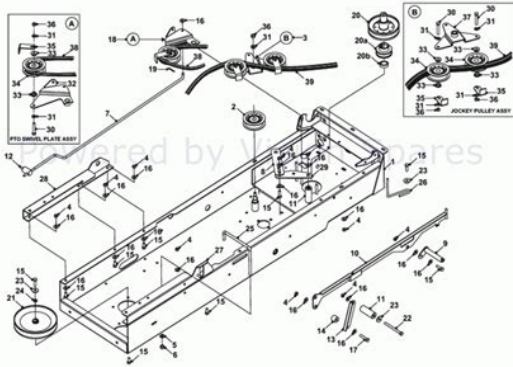

and right to do quick turns. Pink ride on 3.00 Collection only in Welling, kent Ride on tractor 0.00 For bidding cheap would love it to go to a nice home Car ride on 5.00 First ride car ride on's Ride on train 40.00 Fun ride on train with sound effects and charger ride on tractor 180.00 running a bit rough around the edges Very quiet electric motor powered by 2 12v batteries connected in series.

<http://cornerstonedurham.com/images/97-pontiac-sunfire-owners-manual.pdf>

Custom breaks and an electric motor cut off break for safety. Old school Analogue Speedometer with an odometer. A separate digital speedometer with lots of different functions. All terrain quiet wheels. Fitted a custom cooling system for the speed controller and reverse switch Fan that works when the throttle is pressed. Comes with custom trailer. Custom headlights Suitable for 3 years and Plus. Maximum Weight to Hold 36 KG. Charger Included Unicorn Ride On 65.00. A wonderful and magical way your child can play outside with this Unicorn Rideon! They can even travel with their favourite teddy or doll in the sidecar that comes with this magical rideon. Countax K1850 Ride on Mower 2,250.00 Sold AL5 Harpenden Share Share Description Countax K1850 Ride On Mower. Countax ride on mower in very good condition, this has the 18hp kawasaki engine which starts and runs really well. The deck is a 50 inch 3 blade which is standard for this machine, the deck itself is solid and is in good shape Countax K1850 Ride On Mower. Shpock is a marketplace and classifieds platform that brings millions of private buyers and sellers across the United Kingdom together London, Brighton, Birmingham, Bristol, Manchester, Leicester and Liverpool are amongst the most active areas for second hand shopping. Then just click here to toggle our Battery Calculator to determine your requirements We do not deliver or dispatch at weekends or Bank Holidays. Any orders placed after 3pm on Friday and over the weekend will be dispatched Monday for delivery from Tuesday. All deliveries are carried out by a third party courier not Alpha Batteries. We enjoy a success rate of 96% of orders arriving on time and whilst we do everything we can to avoid delays, invariably couriers can have delays with factors beyond our control; if and when we become aware of a delay regarding your delivery we will endeavour to inform you as soon as possible.

<http://cornerwebstudio.com/images/97-pontiac-sunfire-manual.pdf>