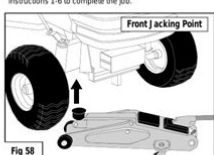

C Series Garden Tractor - Wheels and Tyres

TYRES AND WHEELS

IF YOUR TYRES SPIN OR LOSE GRIP CHECK:

REMOVAL OF FRONT WHEEL - Fig 58

REMOVAL OF REAR WHEEL - Fig 59 & 60

File Name: countax k1850 user manual.pdf

Size: 4146 KB

Type: PDF, ePub, eBook

Category: Book

Uploaded: 3 May 2019, 14:58 PM

Rating: 4.6/5 from 667 votes.

Status: AVAILABLE

Last checked: 8 Minutes ago!

In order to read or download countax k1850 user manual ebook, you need to create a FREE account.

Download Now!

eBook includes PDF, ePub and Kindle version

[Register a free 1 month Trial Account.](#)

[Download as many books as you like (Personal use)](#)

[Cancel the membership at any time if not satisfied.](#)

[Join Over 80000 Happy Readers](#)

Book Descriptions:

We have made it easy for you to find a PDF Ebooks without any digging. And by having access to our ebooks online or by storing it on your computer, you have convenient answers with countax k1850 user manual . To get started finding countax k1850 user manual , you are right to find our website which has a comprehensive collection of manuals listed.

Our library is the biggest of these that have literally hundreds of thousands of different products represented.